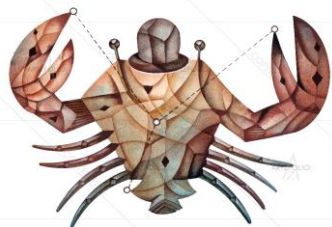

5009387_Vintage Astronomers

IMAGE

IMAGE NAME

5009807_Gemini Collection Zodiac Signs By

5009394_Pisces Cubist Zodiac Star Sign Isolated

5011477_Horizontal Banner White Abstract

5009395_Taurus Cubist Zodiac Star Sign Isolated

5011517_Card Cartoon Rooster Symbol 2017 Year

5009396_Capricorn Cubist Zodiac Star Sign Isolated

5012307_Christmas Dog Hand Drawn Watercolor

5009397_Aries Cubist Zodiac Star Sign Isolated

5014038_Golden Wheel Twelve Signs Zodiac Cosmos

5009399_Cancer Cubist Zodiac Star Sign Isolated

5014310_Ancient Astronomical Instruments On Vintage Paper

IMAGE

IMAGE NAME

5009400_Scorpio Cubist Zodiac Star Sign Isolated

IMAGE

IMAGE NAME