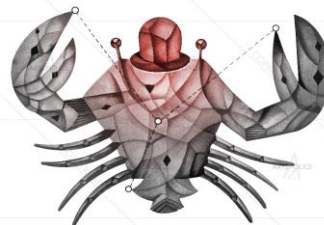

IMAGE

IMAGE NAME

5000155_Fragment Of Astronomical Clock

IMAGE

IMAGE NAME

5009401_Libra Cubist Zodiac Star Sign Isolated

5000445_Vintage Venetian Image

5009402_Leo Cubist Zodiac Star Sign Isolated

5000576_Zodiac Constellation Of Northern Stars

5009403_Virgo Cubist Zodiac Star Sign Isolated

5003042_Zodiac Series Aquarius

5009406_Sagittarius Cubist Zodiac Star Sign Isolated

5003043_Zodiac Series Aries

5009407_Libra Cubist Zodiac Star Sign Isolated

5003044_Zodiac Series Pisces

5009408_Aries Cubist Zodiac Star Sign Isolated

IMAGE

IMAGE NAME

IMAGE

IMAGE NAME

5003045_Zodiac Series Capricorn

5009409_Cancer Cubist Zodiac Star Sign Isolated

5003046_Zodiac Series Cancer

5009410_Aquarius Cubist Zodiac Star Sign Isolated

5003047_Zodiac Series Leo

5009411_Virgo Cubist Zodiac Star Sign Isolated

5003048_Zodiac Series Taurus