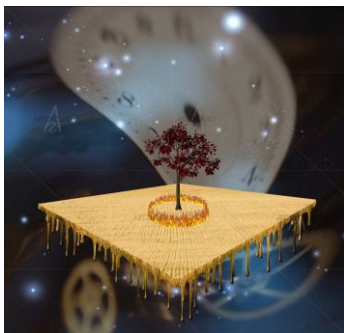

IMAGE

IMAGE NAME

5000063_Surreal Art of Photographer Using A Long Lens

IMAGE

IMAGE NAME

5009882_Surreal Wild Brown Bear Watching Tv

5000168_Surreal Artwork

5010080_Surreal Locomotive Dream

5000174_Abtract Surreal

5010223_Surreal Road Turns Into Staircases To The Clouds

5000188_Surreal Dark Portrait Of A Man

5010427_Surreal Huge Waves Surrounding Dry Sand

5000279_Surreal Abstract With Human Elements