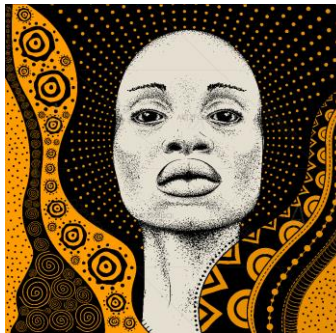

IMAGE

IMAGE NAME

5009728\_Portrait Of Cubist Portrait

IMAGE

IMAGE NAME

5012806\_Portrait Of God Apollon

5009729\_Portrait Of Cubism Face

5012838\_Modern Portrait Of Composer & Musician

5009733\_Portrait Of Floral Fashion Lady

5012878\_Portrait Of Girl With Ethno Pattern

5009761\_Portrait Of Cubism Face Sepia

5012887\_Portrait Of Red Fox

5009810\_Abstrait Portraits People Composition

5013025\_Fashion Surrealistic Portrait Of Beautiful Woman