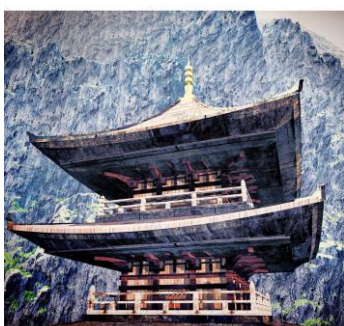

5000781_Zen Buddha Temple