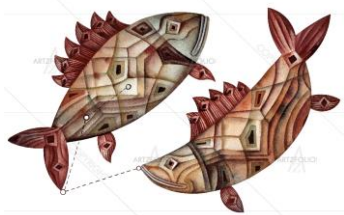

5009394_Pisces Cubist Zodiac Star Sign Isolated