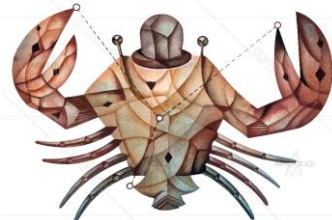

5009387_Vintage Astronomers

5013460_Sacred Geometry Graphic Linear Triangle Crossed

5009394_Pisces Cubist Zodiac Star Sign Isolated

5013556_Time Series Total Lunar Eclipse On

5009395_Taurus Cubist Zodiac Star Sign Isolated

5013666_Mysterious Background Divine Hand Providence Eye

5009396_Capricorn Cubist Zodiac Star Sign Isolated

5013683_Boho Chic Tattoo Design Golden Crescent

IMAGE

IMAGE NAME

5009397_Aries Cubist Zodiac Star Sign Isolated

IMAGE

IMAGE NAME

5013699_Mystical Drawing Human Hands Hold Sun

5009399_Cancer Cubist Zodiac Star Sign Isolated

5013700_Mystical Drawing Divine Hand Allseeing Eye

5009400_Scorpio Cubist Zodiac Star Sign Isolated